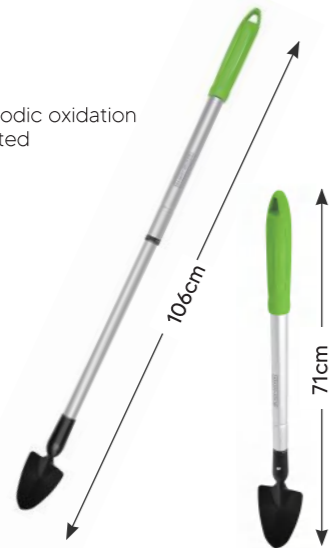

TG2202010-H

- > Telescopic Hand Rake
- Steel telescopic handle with powder coated
- Carbon steel head with powder coated
- Plastic soft grip

Size	Qty/Ctn	Meas	G.W.N.W.
70.5-95.5cm	12pcs	73*20*12cm	6.5/6kg

TG2202010-I

- > Telescopic Hand Leaf Rake
- Steel telescopic handle with powder coated
- Carbon steel head with powder coated
- Plastic soft grip

Size	Qty/Ctn	Meas	G.W.N.W.
75-99.5cm	12pcs	82*19*11cm	8/7kg

TG2401005-D

- > Telescopic Trowel
- Aluminum telescopic handle with Anodic oxidation
- Carbon steel head with powder coated
- Plastic soft grip

ONE STEP IN TWIST TO EXTEND THE LENGTH

Size	Qty/Ctn	Meas	G.W.N.W.
71-106cm	12pcs	72.5*28*11cm	5.9/5.4kg