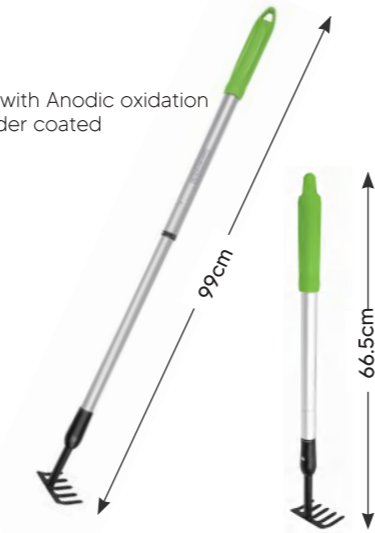

TG2202010-I

- > Telescopic Hand Leaf Rake
- Steel telescopic handle with powder coated
- Carbon steel head with powder coated
- Plastic soft grip

Size	Qty/Ctn	Meas	G.W.N.W.
75-99.5cm	12pcs	82*19*11cm	8/7kg

TG2401005-D

- > Telescopic Trowel
- Aluminum telescopic handle with Anodic oxidation
- Carbon steel head with powder coated
- Plastic soft grip

ONE STEP IN TWIST TO EXTEND THE LENGTH

Size	Qty/Ctn	Meas	G.W.N.W.
71-106cm	12pcs	72.5*28*11cm	5.9/5.4kg

TG2401005-A

- > Telescopic Hand Rake
- Aluminum telescopic handle with Anodic oxidation
- Carbon steel head with powder coated
- Plastic soft grip

Size	Qty/Ctn	Meas	G.W.N.W.
66.5-99cm	12pcs	73.5*26.5*12cm	5.2/4.7kg