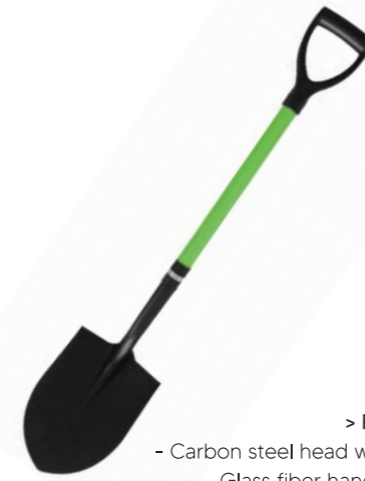

TG2602048-A

> Round Point Shovel

- Carbon steel head with powder coated
- Glass fiber handle with soft D-grip

Size	Qty/Ctn	Meas	G.W.N.W.
105*21.5cm	6pcs	106*35*22cm	10/9kg