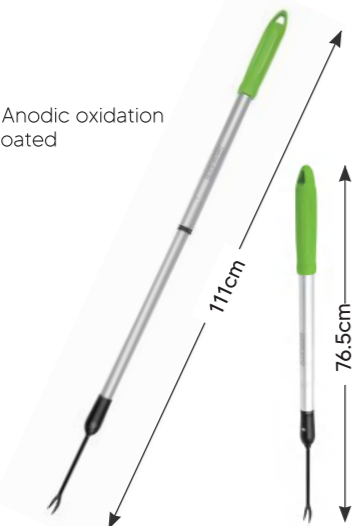

TG2401005-G

- > Telescopic Hoe and Cultivator
- Aluminum telescopic handle with Anodic oxidation
- Carbon steel head with powder coated
- Plastic soft grip

Size	Qty/Ctn	Meas	G.W.N.W.
67-102cm	12pcs	78.5*31.5*17cm	6.4/6kg

TG2401005-C

- > Telescopic Hand leaf rake
- Aluminum telescopic handle with Anodic oxidation
- Carbon steel head with powder coated
- Plastic soft grip

Size	Qty/Ctn	Meas	G.W.N.W.
77.5-112cm	12pcs	83.5*28*7cm	5.5/5kg

TG2401005-E

- > Telescopic Hand weeder
- Aluminum telescopic handle with Anodic oxidation
- Carbon steel head with powder coated
- Plastic soft grip

Size	Qty/Ctn	Meas	G.W.N.W.
76.5-111cm	12pcs	79*11*13.5cm	5.2/4.7kg