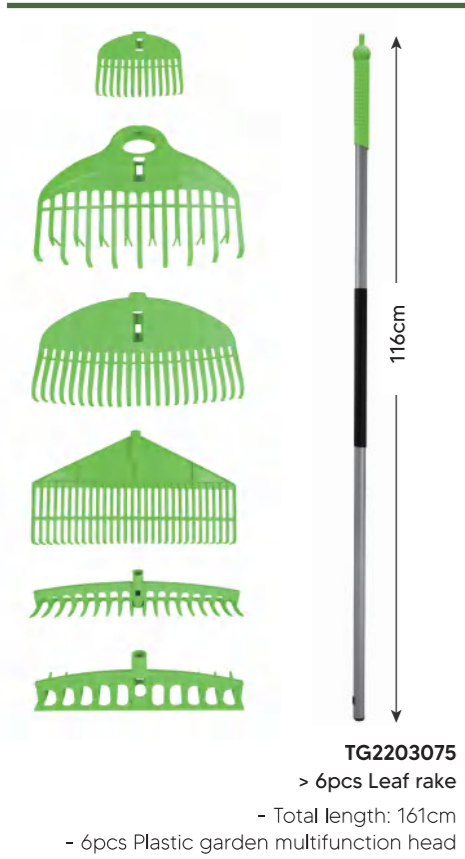

BEST WEED PULLER

ANTI-SLIP D-HANDLE
EASY TO GRASP AND LIFT

EASY&FAST TO USE

UPGRADE NAIL BLADE
EASY TO CLEAN

Qty/Ctn	Meas	G.W.N.W.
10pcs	106*38*23cm	8/7kg

Qty/Ctn	Meas	G.W.N.W.
12pcs	121.5*22*34cm	18/16.6kg

Qty/Ctn	Meas	G.W.N.W.
6pcs	48*48*38cm	12.5/10kg

Qty/Ctn	Meas	G.W.N.W.
6pcs	106*30*22cm	7/6kg

Qty/Ctn	Meas	G.W.N.W.
6pcs	52*24*28.5cm	5/4kg

Qty/Ctn	Meas	G.W.N.W.
8pcs	43*29*33cm	11.5/10.4kg

TG2203075
 > 6pcs Leaf rake
 - Total length: 161cm
 - 6pcs Plastic garden multifunction head

Qty/Ctn	Meas	G.W.N.W.
1pcs	164*35*14cm	4/3kg

TG2203030
 > Telescopic Leaf rake
 - Telescopic size:(L)80-160cm/(W)19-50cm
 - Steel wire head with chrome plated

Qty/Ctn	Meas	G.W.N.W.
12pcs	85*35*18cm	9/8kg