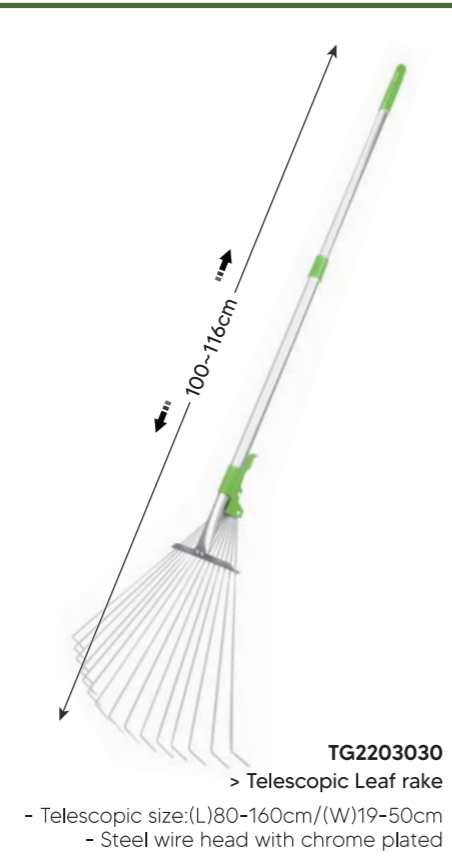

TG2203030
> Telescopic Leaf rake
- Telescopic size:(L)80-160cm/(W)19-50cm
- Steel wire head with chrome plated

Qty/Ctn	Meas	G.W.N.W.
12pcs	85*35*18cm	9/8kg