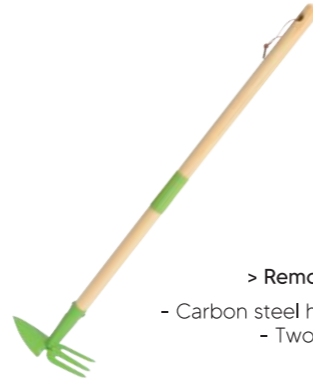

TG27031001-E

> Removable Hoe and cultivator

- Carbon steel head with powder coated
- Two-section Wooden handle

Size	Qty/Ctn	Meas	G.W.N.W.
67*15cm	12pcs	38*28*20cm	3/2.5kg