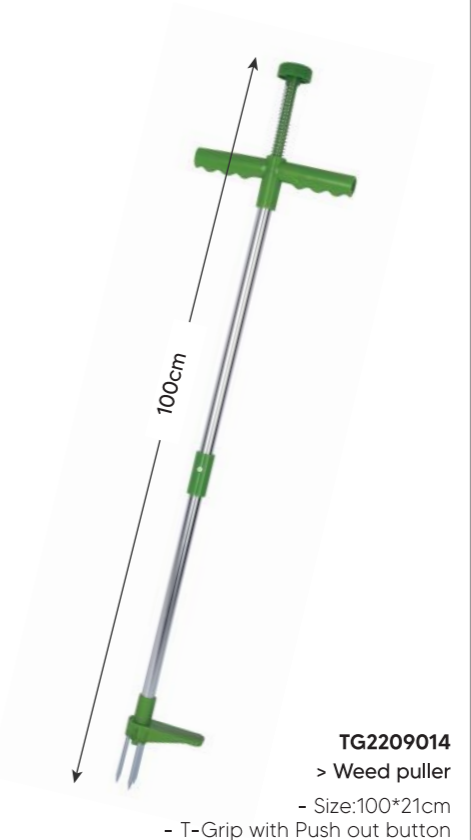

Qty/Ctn	Meas	G.W.N.W.
6pcs	52*24*28.5cm	5/4kg