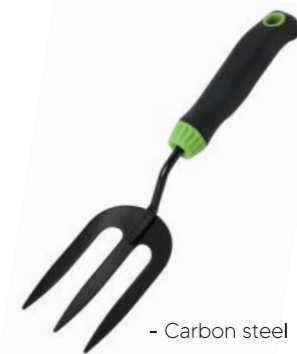

TG21031006-C
> Garden hand fork
- Carbon steel head with powder coated
- Plastic soft grip

Size	Qty/Ctn	Meas	G.W.N.W.
28*8cm	24pcs	30*18*16cm	4.2/3.8kg