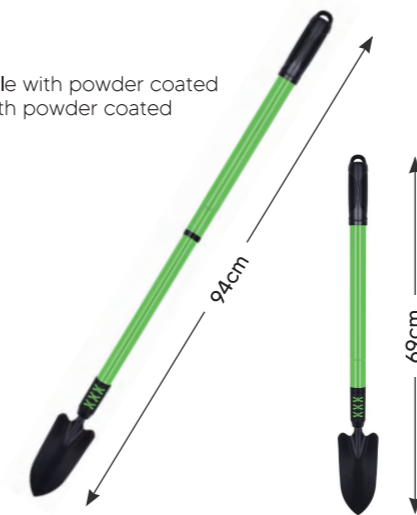

TG2202010-A

- > Telescopic Trowel
- Steel telescopic handle with powder coated
- Carbon steel head with powder coated
- Plastic soft grip

Size	Qty/Ctn	Meas	G.W.N.W.
69-94cm	12pcs	72*20*14cm	7.2/6.75kg

TG2202010-C

- > Telescopic Weed scraper
- Steel telescopic handle with powder coated
- Carbon steel head with powder coated
- Plastic soft grip