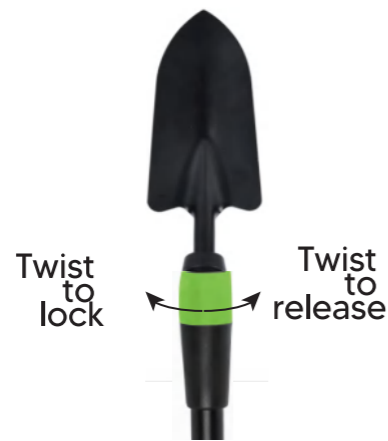

Step 2

TG21035001-B