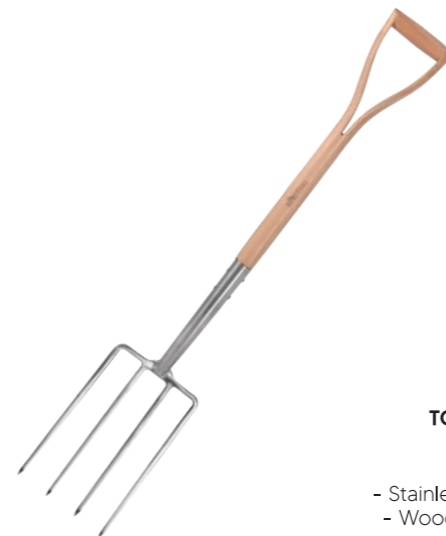

D-Handle Design

TG22041005-C

- > Spade
- Stainless Steel head
- Wooden D-handle

Size	Qty/Ctn	Meas	G.W.N.W.
96*4.5cm	5pcs	99*21*18cm	8/7.6kg

TG22041005-A

- > Spade
- Stainless Steel head
- Wooden D-handle

Size	Qty/Ctn	Meas	G.W.N.W.
102*18cm	5pcs	107*29*25cm	9.8/9.3kg