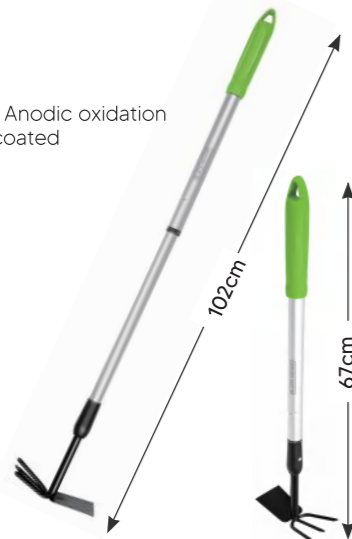

TG2401005-D

- > Telescopic Trowel
- Aluminum telescopic handle with Anodic oxidation
- Carbon steel head with powder coated
- Plastic soft grip

ONE STEP IN TWIST TO EXTEND THE LENGTH

Size	Qty/Ctn	Meas	G.W.N.W.
71-106cm	12pcs	72.5*28*11cm	5.9/5.4kg

TG2401005-A

- > Telescopic Hand Rake
- Aluminum telescopic handle with Anodic oxidation
- Carbon steel head with powder coated
- Plastic soft grip

Size	Qty/Ctn	Meas	G.W.N.W.
66.5-99cm	12pcs	73.5*26.5*12cm	5.2/4.7kg

TG2401005-G

- > Telescopic Hoe and Cultivator
- Aluminum telescopic handle with Anodic oxidation
- Carbon steel head with powder coated
- Plastic soft grip

Size	Qty/Ctn	Meas	G.W.N.W.
67-102cm	12pcs	78.5*31.5*17cm	6.4/6kg