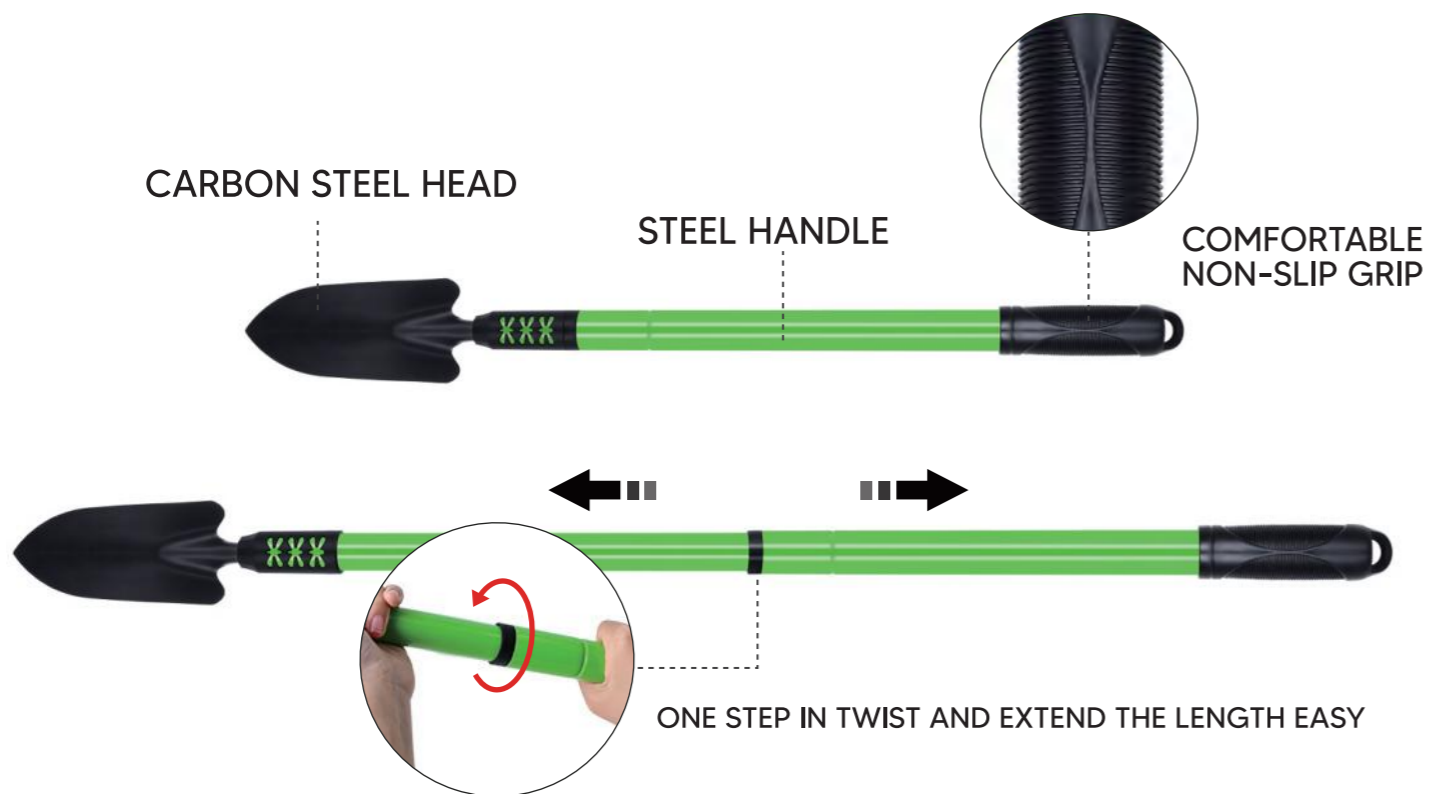

TG2101005-C

- > plastic Garden Hand cultivator
- Plastic injection body
- Soft touch point

Size	Qty/Ctn	Meas	G.W.N.W.
27*8cm	96pcs	56*28*22cm	7.2/6.7kg

Adjustable Hand Garden Tools

9 Tines Rake/Cultivator Hoe Combo/3 Tines Cultivators/5 Tines Cultivators/
Hand Fork/Hand Shovel/Hand Weeder/Crack Weeder

PRODUCT DESCRIPTION

TG2202010-A

- > Telescopic Trowel
- Steel telescopic handle with powder coated
- Carbon steel head with powder coated
- Plastic soft grip

Size	Qty/Ctn	Meas	G.W.N.W.
69-94cm	12pcs	72*20*14cm	7.2/6.75kg