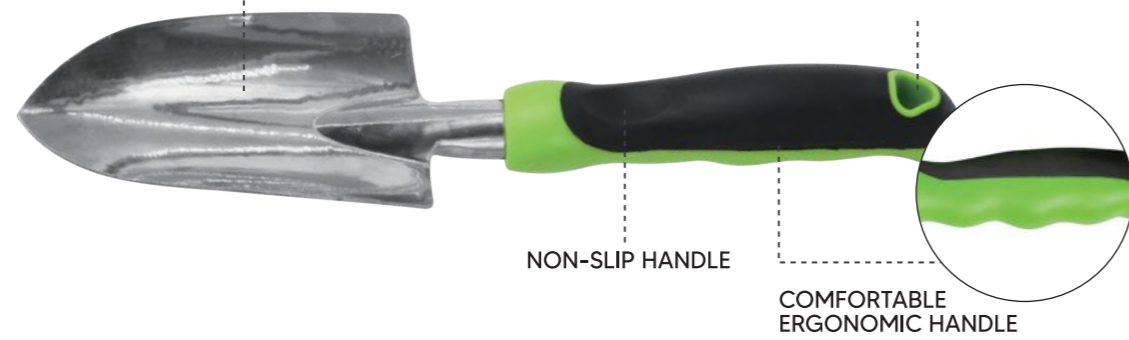

- > Garden Hand cultivator
- Stainless Steel head
- Plastic soft grip

Size	Qty/Ctn	Meas	G.W.N.W.
33*8.5cm	12pcs	27*16*33cm	4.5/4kg

TG21031008-E

- > Garden multifunction weeder
- Stainless Steel head
- Plastic soft grip

Size	Qty/Ctn	Meas	G.W.N.W.
33*5cm	12pcs	27*16*33cm	3/2.5kg

ALUMINUM DIE CASTING GARDEN HAND TOOLS

ALUMINUM DIE CASTING HEAD

NON-SLIP HANDLE

COMFORTABLE ERGONOMIC HANDLE

ALUMINUM DIE CASTING HEAD

UNIQUE HANDLE SHAPE ERGONOMIC FIT