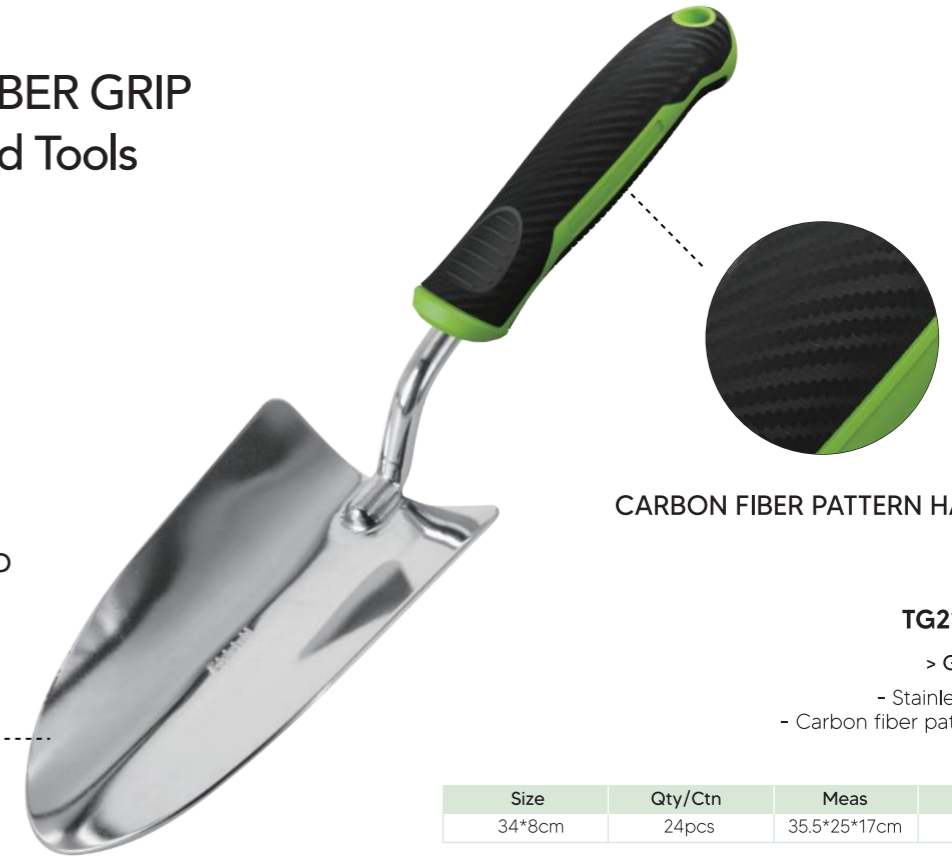

Garden Tools

Garden life performer

The Gardener's Friend

VERTAK

*Come on!
Find everything you need
to make your greenery beautiful.*

Tending to your garden

The right garden tools can make all the difference. They ease any onerous task so you can spend more time enjoying the great outdoors. We know exactly what are you looking for? Come on! find everything you need to make your greenery beautiful.

Carbon Fiber Grip

Garden Hand Tools

CARBON FIBER GRIP Garden Hand Tools

STAINLESS STEEL HEAD
SURFACE POLISHING

CARBON FIBER PATTERN HANDLE

TG21071007-A

- > Garden trowel
- Stainless Steel head
- Carbon fiber pattern soft grip

TG21071007-B

- > Garden transplanter
- Stainless Steel head
- Carbon fiber pattern soft grip

Size	Qty/Ctn	Meas	G.W.N.W.
33.5*7cm	24pcs	36*24*17cm	6.5/6kg

TG21071007-J

- > Garden Hand fork
- Stainless Steel head
- Carbon fiber pattern soft grip